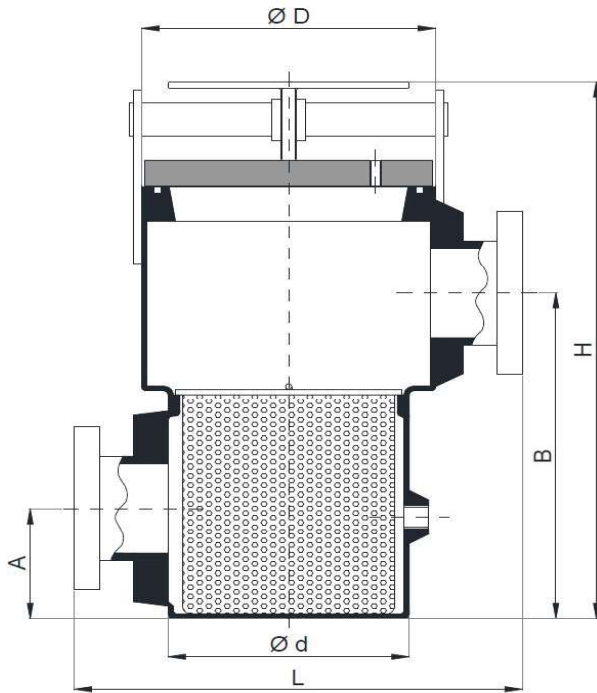

## PUMP STRAINERS

Flanged connections for INLET/OUTLET  
 All connections are part of the structure of the filter in GRP.  
 1 bar Max. pressure.  
 Quick opening device.  
 304 Stainless steel Ø4 mm hole.  
 Extremely robust.  
 Designed for suction side.  
 Basket hole Ø4 mm.  
 Flange position customizable in angle.  
 Design temperature 40°C.

## ADDITIONAL OPTIONS

Different Inlet/Outlet flange sizes in same strainer.  
 Stainless steel 316 available at order  
 Optional basket hole size Ø2mm.

**USE IT AS A COLLECTOR!**

Multiple flanges for inlet or outlet .  
 Just add price of flange.

USE IT AS A COLLECTOR

Integrated GRP Flange

Stainless steel Basket

Transparent lid & Fast opening

P25 - 5 BAR MODEL

Non-standard position

Transparent lid & Fast opening

Basket capacity: 41 l ~ Flow 30 m <sup>3</sup> /h			Basket capacity: 81 l ~ Flow 80 m <sup>3</sup> /h			Basket capacity: 151 l ~ Flow 120 m <sup>3</sup> /h		
Ref	ID	Connections	Ref	ID	Connections	Ref	ID	Connections
410403	P4/32	DN25	410805	P8/50	DN40	411507	P15/75	DN65
410404	P4/40	DN32	410806	P8/63	DN50	411509	P15/90	DN80
410405	P4/50	DN40	410807	P8/75	DN65	411511	P15/110	DN100
410406	P4/63	DN50	410809	P8/90	DN80	411512	P15/125	DN110
410407	P4/75	DN65	410811	P8/110	DN100	411514	P15/140	DN125
410409	P4/90	DN80	410812	P8/125	DN110	411516	P15/160	DN150
			410814	P8/140	DN125	411520	P15/200	DN175
			410816	P8/160	DN150	411522	P15/225	DN200