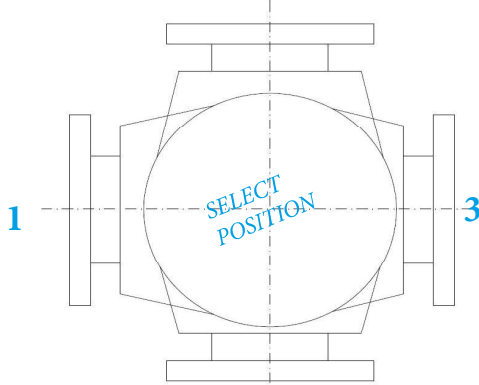

2 (standard)

PUMP

ADDITIONAL OPTIONS

Different Inlet/Outlet flange sizes in same strainer.
Stainless steel 316 available at order
Optional basket hole size Ø2mm.

USE IT AS A COLLECTOR!

Multiple flanges for inlet or outlet .
Just add price of flange.

P25 5 Kg/cm²