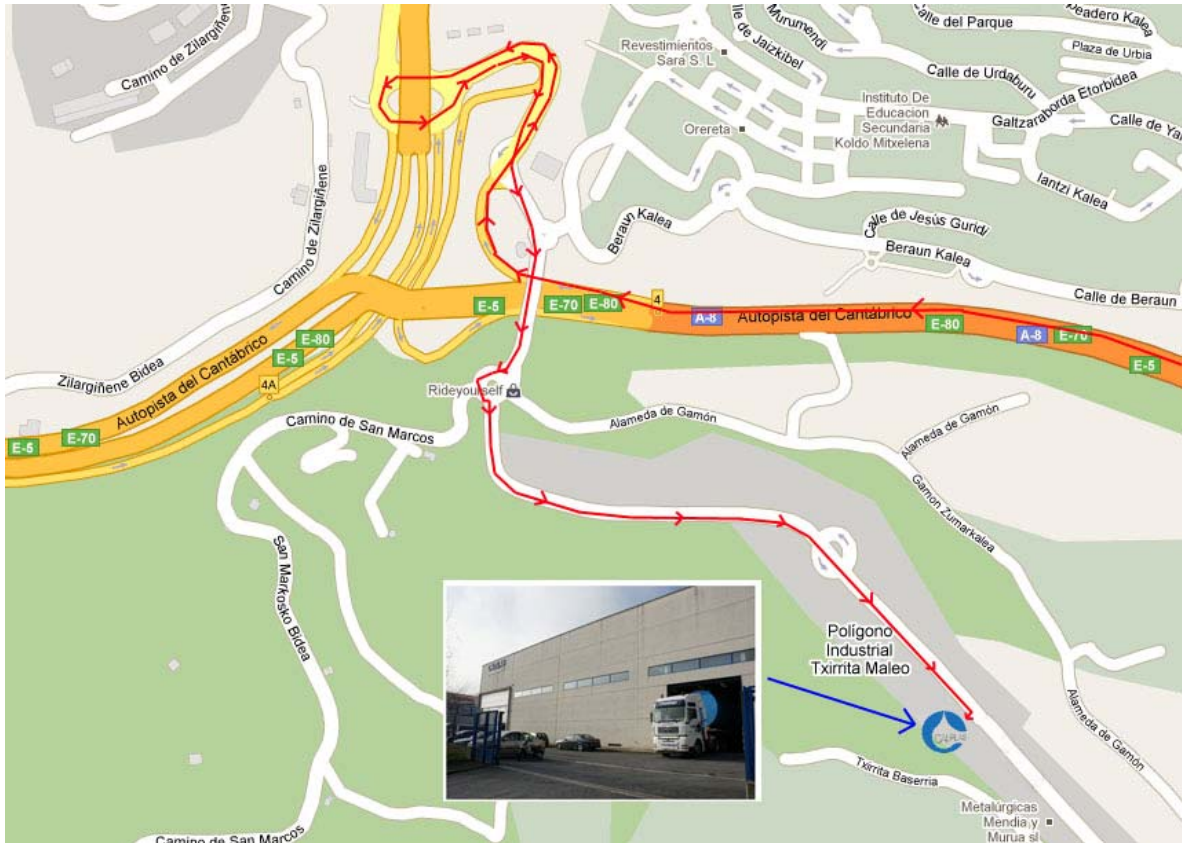

How to arrive to CALPLAS (From IRUN-FRANCE)

Polígono Industrial Txirrita Maleo, F Street, pavilion 9- 20180 RENTERÍA (Gipuzkoa)

How to arrive to from the BILBAO – BEHOBIA highway:

Arriving from France, we will take the exit number 4

We will reach to a roundabout. We will take the 4th exit (Complete turn)

Once you get out of the roundabout, remember to stay on the left lane. (BERAUN)

Go ahead around 200 m, and you will reach to another roundabout. Take the first exit again.

You will drive through a bridge, and you will reach to another roundabout. Take the second exit

You are now on Txirrita Maleo. CALPLAS factory is on the right, you will see our blue gate.